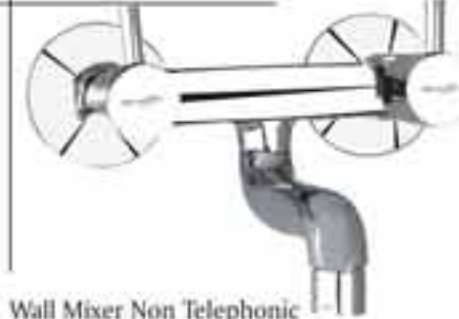

Flora
Collection

Bib Cock
8001

Angle Valve
8002

Bib Cock Long Body
8003

Wall Mixer Telephonic With Bend
8016

Sink Mixer
8012

Center Hole Mixer
8014

Pillar Cock
8004

Two Way Bib Cock
8005

Concealed Stop Cock
8010

Wall Mixer Non Telephonic
8013

Axis
Collection

Bib Cock
9001

Angle Valve
9002

Swan Neck
8007

Sink Cock
8008