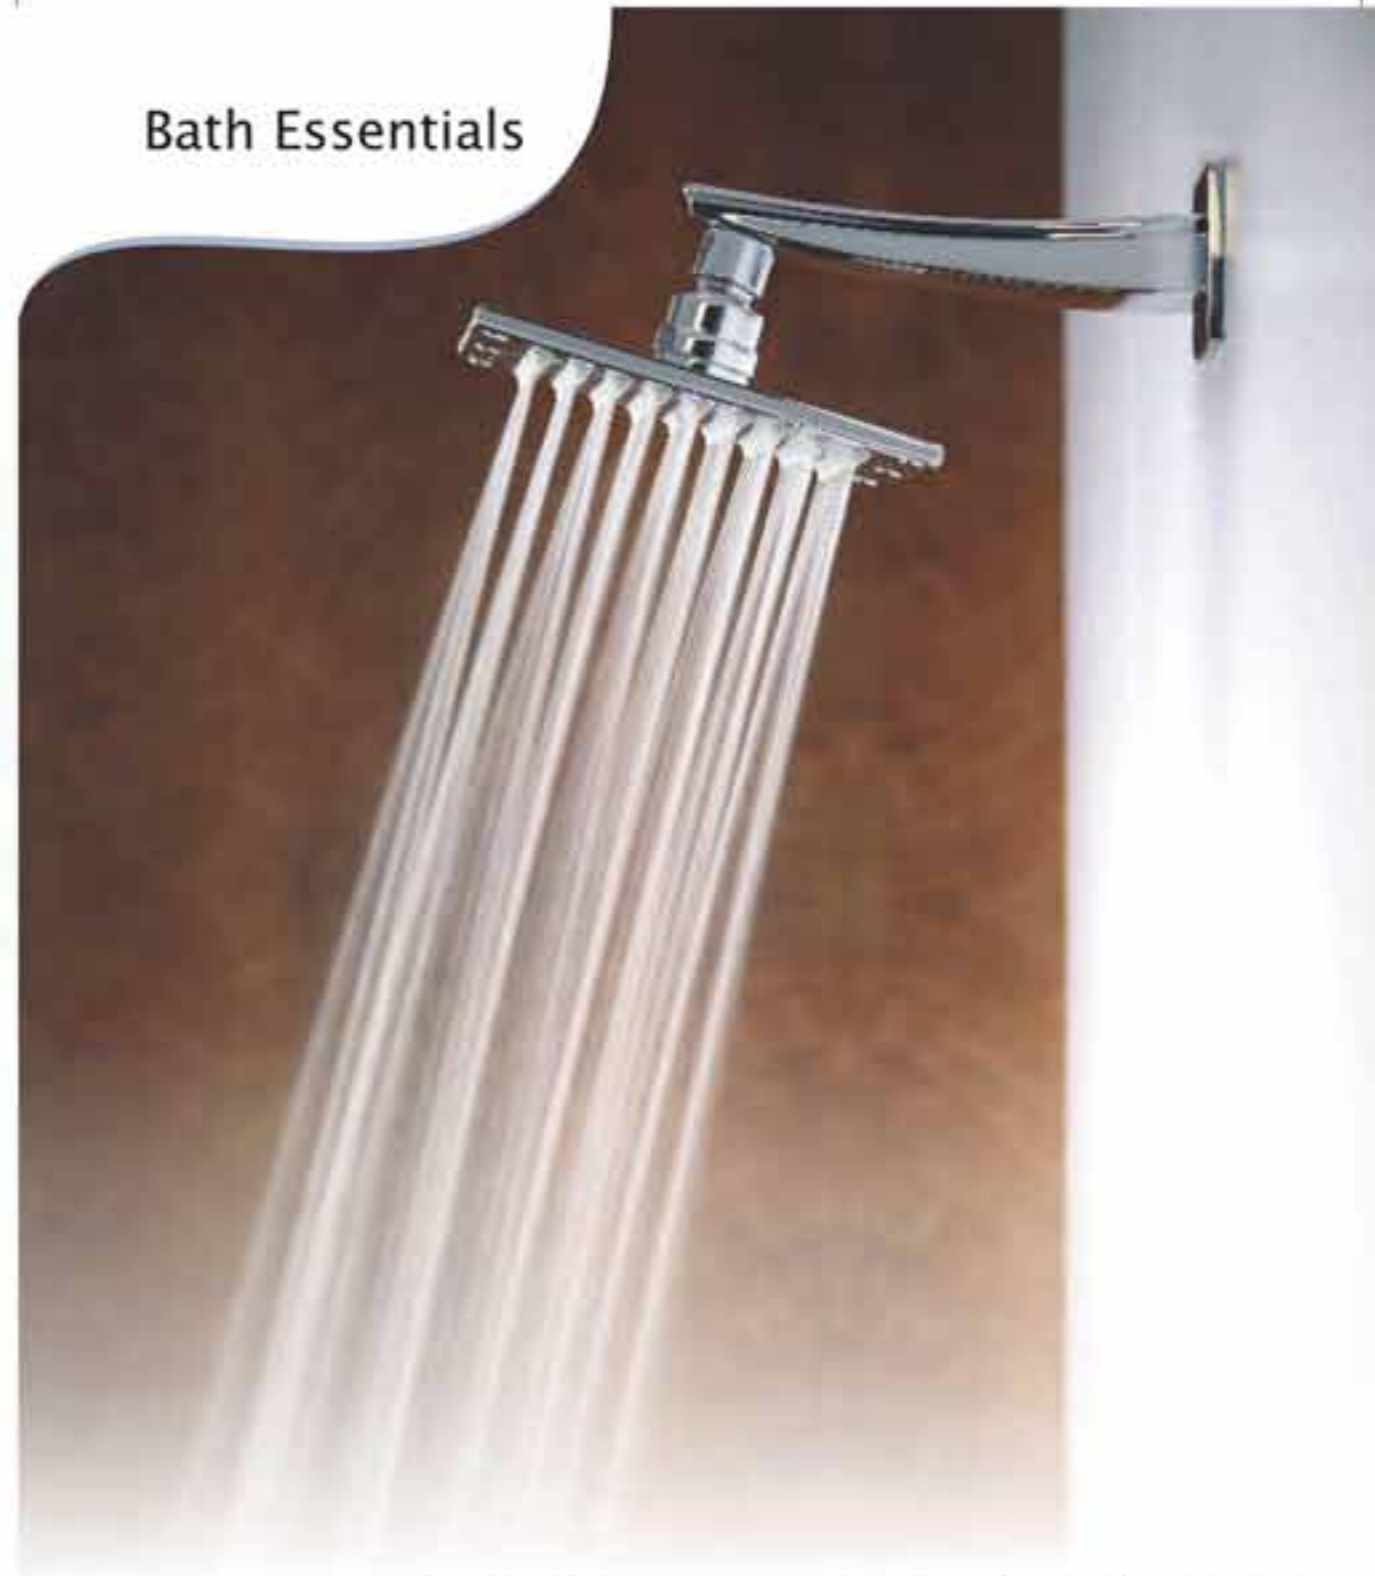

## Bath Essentials

Wall Mixer with Crutch  
for Hand Shower Arrangement  
(without hand shower)GR06-43

Wall Mixer with 2-Way Divertor for  
Hand Shower & with Bend for Overhead Shower GR06-44

Aquel range of bath essentials include rain showers, overhead showers, hand showers, flush valves and health faucet. Each designed to blend with the entire Aquel range, providing ultimate convenience.