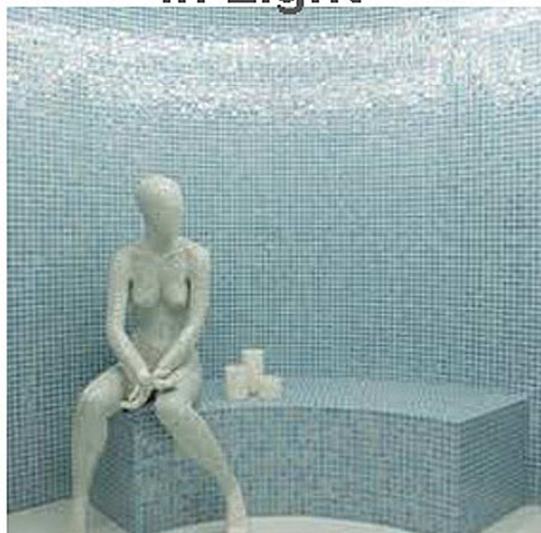

From Spain

300x300mm

Fosvit Radium Mosaico From Spain

In Light

In Dark

Blue

Green